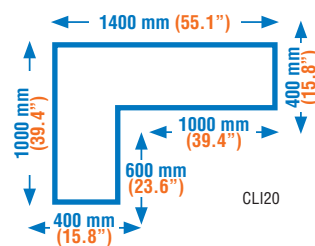

SIMONCLICK SIMONCORNER - SIMONDIVISOR