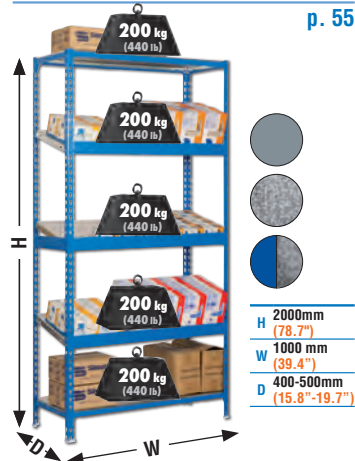

SIMONEXPO

p. 55